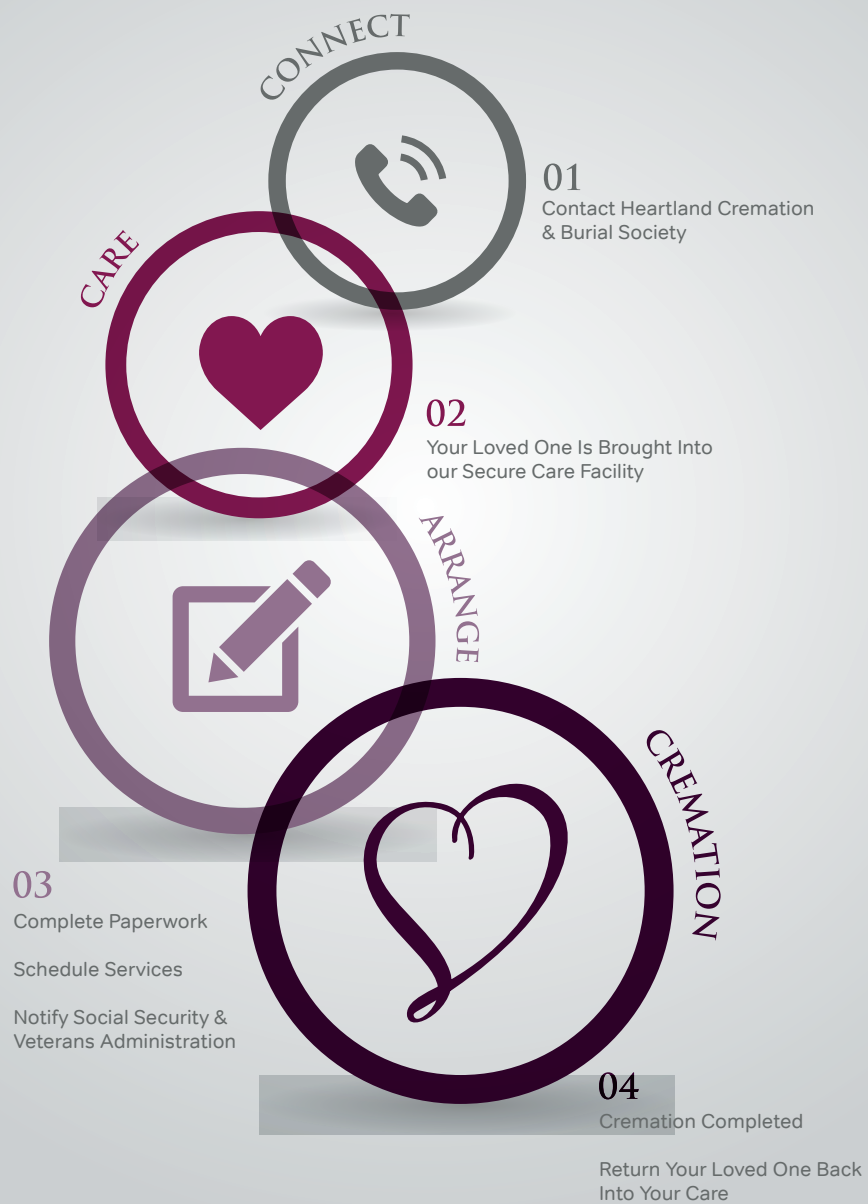

OUR WORRY FREE CREMATION PROCESS

CHAPEL & CREMATORY LOCATIONS

6113 Blue Ridge Blvd
Raytown, MO 64133
Phone (816) 313-1677

616 Jackson St.
Columbia, MO 65203
Phone (573) 442-7850

CREMATION ARRANGEMENT CENTERS