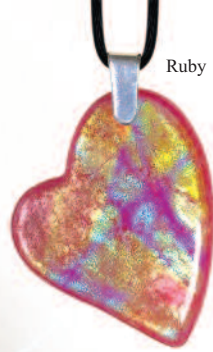

Pearl Tear Pendant
96-027

approx. 1" W x 1.5" H
*Note: Pearl color is only available on the Pearl Tear Pendant

Pearl

Ruby

Blue Sapphire

Ruby

Cobalt

Heart Pendant

96-014
1.188" W x 1.063" H

Side Heart Pendant

96-022
approx. 1.125" W x 1.5" H

Oval Pendant

96-013
0.938" W x 1.563" H

\$150
With Sterling Silver Bail
and Satin Cord

Teardrop Pendant

96-016
0.875" W x 1.375" H

Base Color Selection For:

Oval, Heart and Teardrop Pendants

Ruby Blue Sapphire Emerald Cobalt

The pendants above will reflect different colors due to the multifaceted iridescent color schemes. Base color will be visible from the side and back, but the front will vary. Some will reflect purples, while some will show other colors such as blue. No two pieces look the same, making each one as unique as the life they represent.